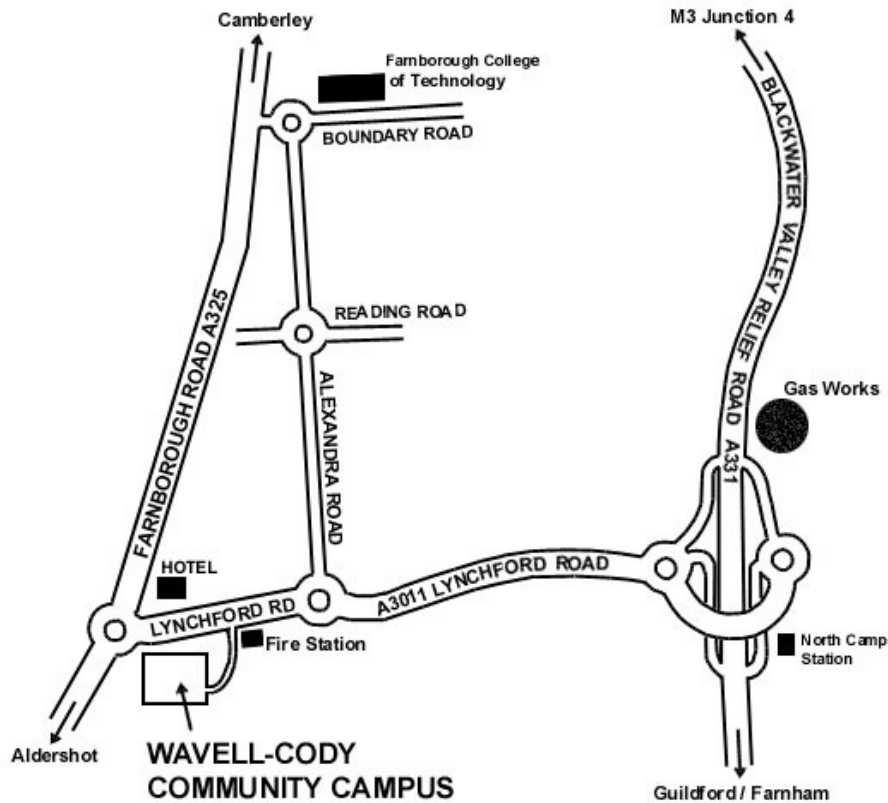

# Directions to Wavell-Cody Community Campus

## From the M3 Motorway

**Exit the M3 motorway at junction 4.**

(Please note NOT junction 4a)

**Head onto the A331 – follow signs for GUILDFORD & FARNHAM**

**(Ignore the sign for Farnborough here)**

(Keep to one of the two right side lanes. The two left hand lanes will filter off, leaving a dual carriageway)

**Exit A331 - signed Ash Vale**

(Look out for the Gas Works on your left)

**Go over the bridge (see map) onto Lynchford Road**

**Straight over the roundabout**

**Turn left immediately after the Fire Station into Wavell-Cody Community Campus**