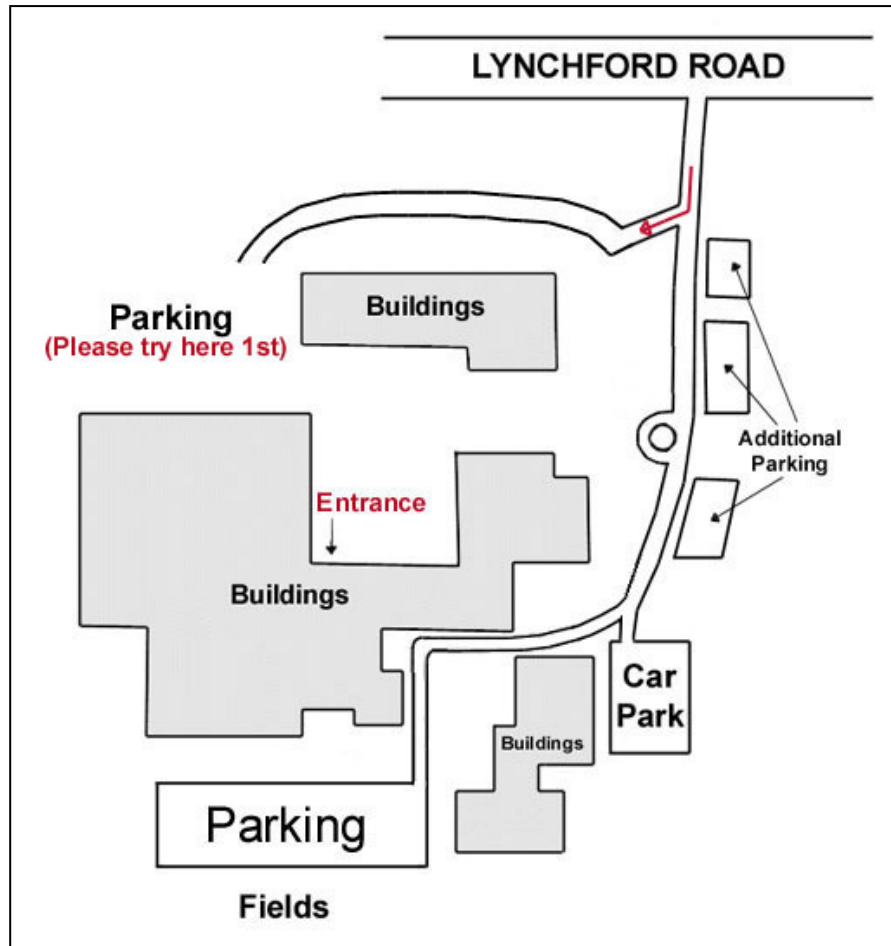

Campus Map

The entrance is the main school entrance and is signed on site.

If you need further help please contact Sarah on

01276 503 201

or

sarah@goodallguitarschool.com